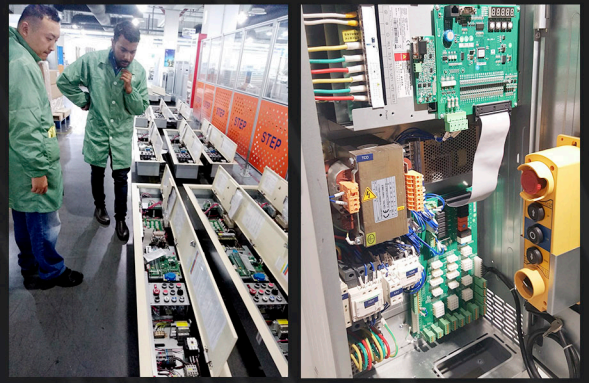

TRAINING & SKILL DEVELOPMENT

MQL always believe for their staffs' skill, mental & character growth for which international & in-house training has always been given regularly to their technical staff to keep them familiarize with new state of the art technology and enhancing their skill level.